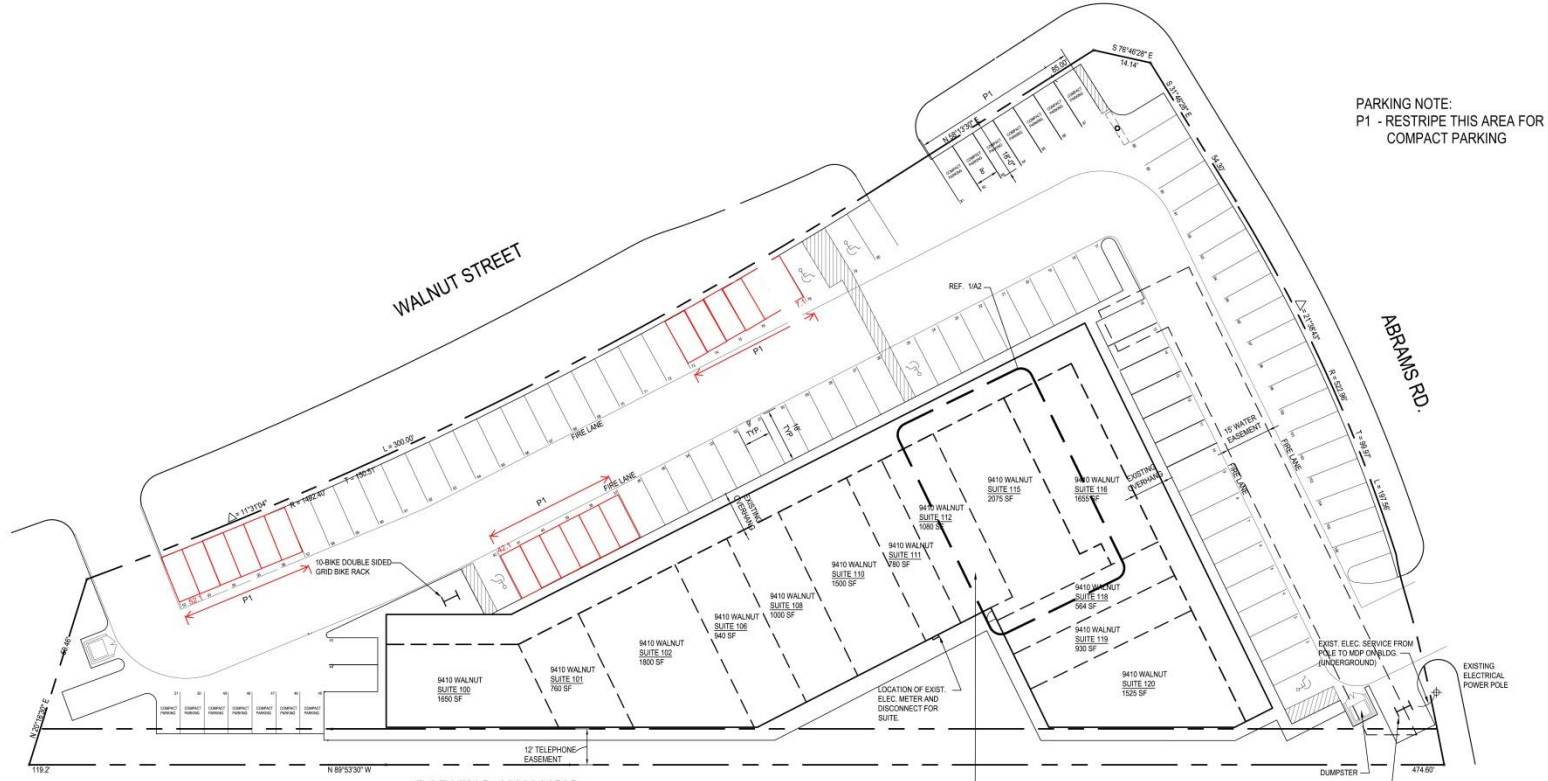

Richland Crossing

9410 Walnut Street, Dallas, TX 75243

PARKING NOTE:
P1 - RESTRIPE THIS AREA FOR
COMPACT PARKING

<u>Suite</u>	<u>Tenant</u>	<u>Sq. Footage</u>	<u>Suite</u>	<u>Tenant</u>	<u>Sq. Footage</u>
100	Burger Island #7	1,640 sf	112	Easy Tax	1,080 sf
101-102	The Market Grocery	2,560 sf	114	Shirdi African Restaurant	2,125 sf
106	Nationwide Insurance	940 sf	116	Subway	1,615 sf
108	AVAILABLE	1,000 sf	118	Richland Cell Phone	670 sf
110	Healthy Hair Salon	1,500 sf	119	Richland Computer	870 sf
111	Print Shop	780 sf	120	Fast Food Store	1,525 sf